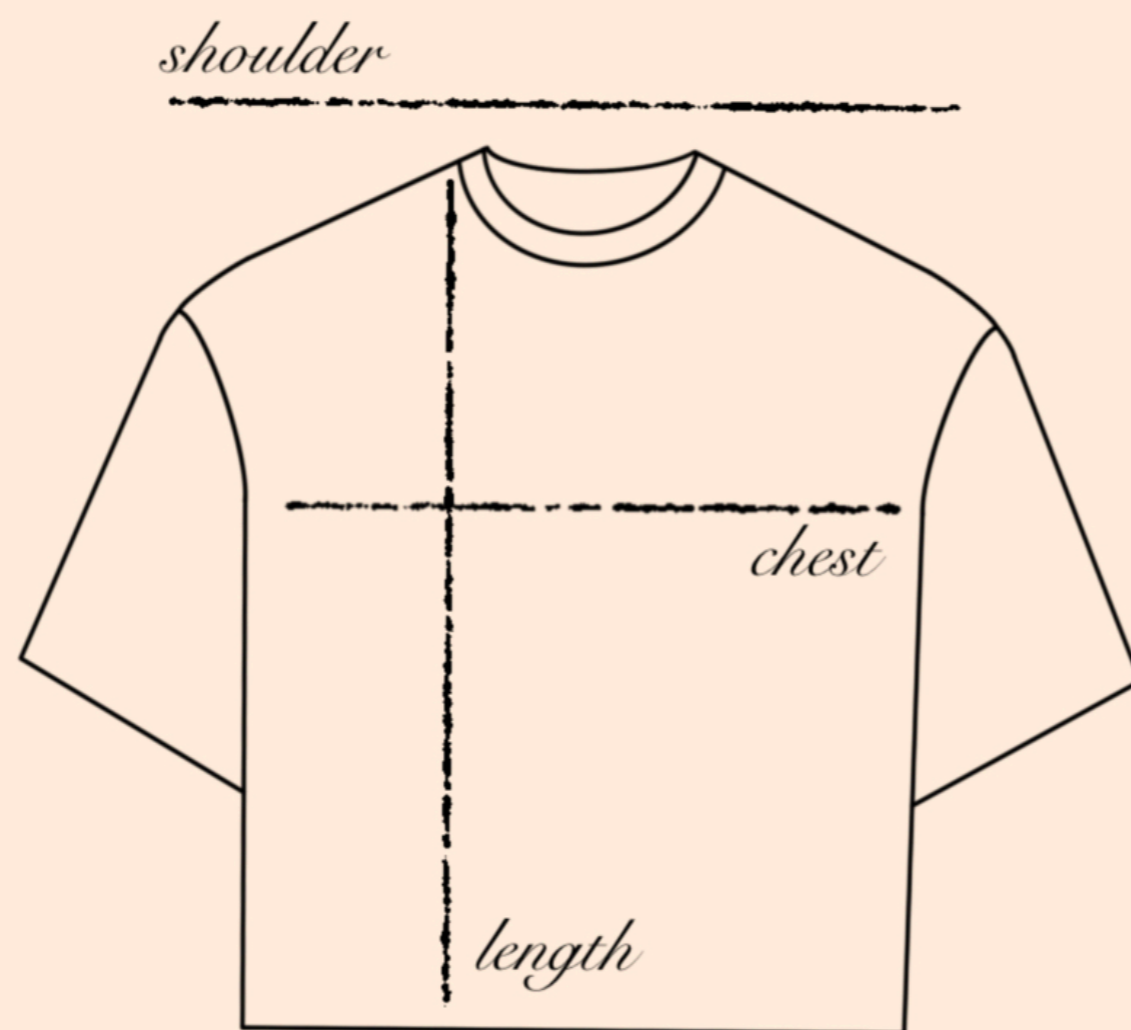

ubiq

the **Zero**
Civic
Sense *sizing guide*

box
Fit

	Shoulder	Chest	Length
S	21"	44"	26.5"
M	22"	46"	26.5"
L	23"	48"	27.5"
XL	24"	51"	28.5"